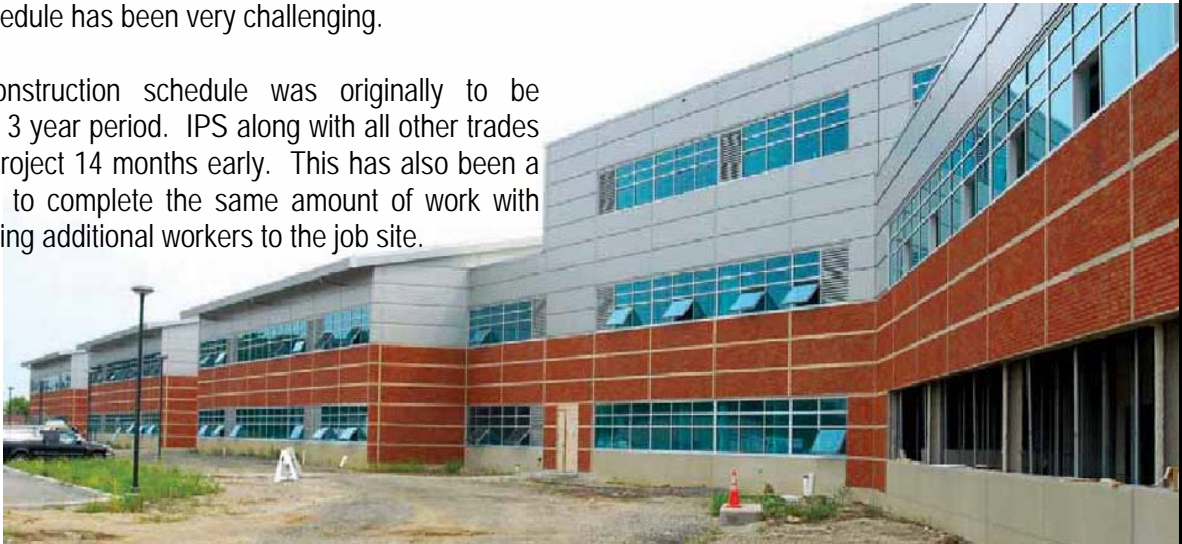

Penta Career Center

Bid . Build • Perrysburg, Ohio

New Penta County Vocational School:

Penta Career Center is located in Perrysburg, Ohio. The newly built 530,000 square foot facility sits on 150 acres of land. Penta serves students from 16 surrounding school districts and offers programs in six core areas: arts and communications; business and management; industrial and engineering systems; environmental and agricultural systems; health services; and human services. This project which, was anticipated to be completed in Spring of 2009 will be turned over the Summer of 2008.

Scope of Project:

IPS completed fabrication and installation of all the carbon steel piping mains from the maintenance building boiler room out to the main building. Also included in this work is the chilled water system with a buried ice storage system consisting of thirty buried tanks and two above ground cooling towers.

Challenges:

With over 1100 pieces of equipment for the HVAC portion of this project, trying to coordinate the deliveries, temporary storage and installation of equipment to meet a two year construction schedule has been very challenging.

The project construction schedule was originally to be complete over a 3 year period. IPS along with all other trades completed the project 14 months early. This has also been a major challenge to complete the same amount of work with less time by adding additional workers to the job site.