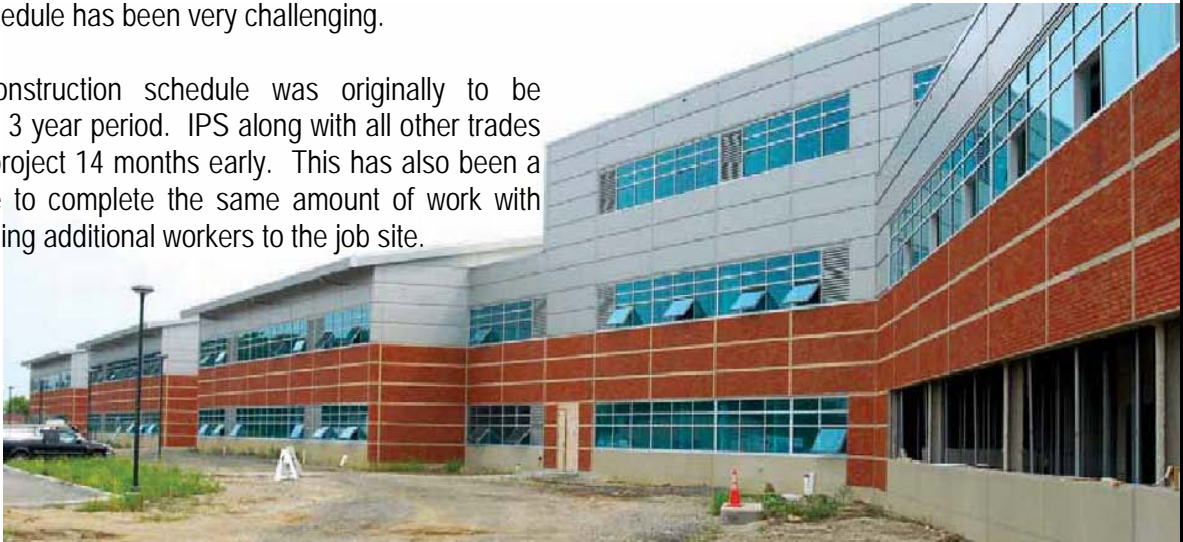

Penta Career Center

Bid . Build • Perrysburg, Ohio

New Penta County Vocational School:

Penta Career Center is located in Perrysburg, Ohio. The newly built 530,000 square foot facility sits on 150 acres of land. Penta serves students from 16 surrounding school districts and offers programs in six core areas: arts and communications; business and management; industrial and engineering systems; environmental and agricultural systems; health services; and human services. This project which, was anticipated to be completed in Spring of 2009 will be turned over the Summer of 2008.

Scope of Project:

IPS completed fabrication and installation of all the carbon steel piping mains from the maintenance building boiler room out to the main building. Also included in this work is the chilled water system with a buried ice storage system consisting of thirty buried tanks and two above ground cooling towers.

The project construction schedule was originally to be complete over a 3 year period. IPS along with all other trades completed the project 14 months early. This has also been a major challenge to complete the same amount of work with less time by adding additional workers to the job site.